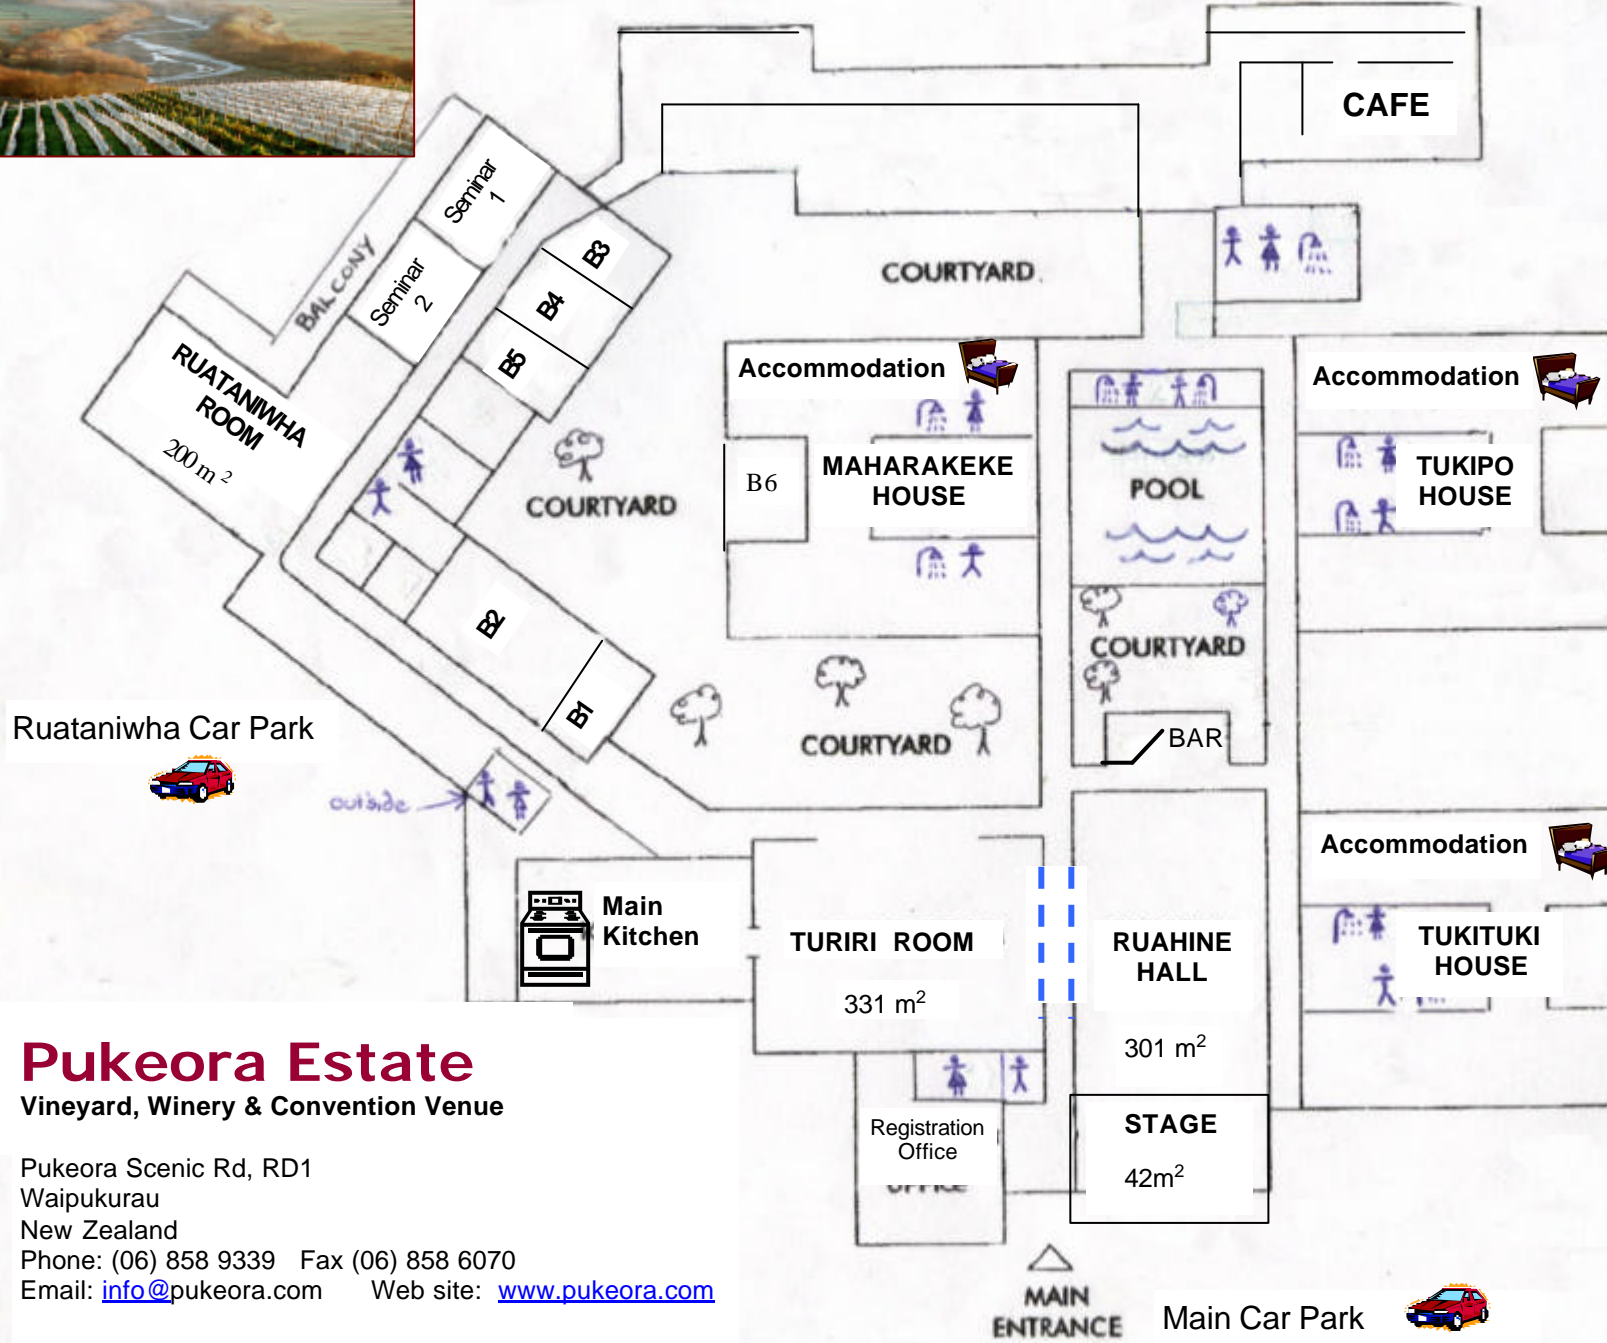

# Pukeora Estate : Convention Venue

Toilets

Showers

Sliding Doors

## Break Out Rooms Sizes

- B1 7.5m x 5m = 38m<sup>2</sup>
- B2 7.5m x 13m = 98m<sup>2</sup>
- B3 4.3m x 5.5m = 24m<sup>2</sup>
- B4 4.3m x 5.5m = 24m<sup>2</sup>
- B5 3.7m x 5.5m = 20m<sup>2</sup>
- B6 8.1m x 6.3m = 51m<sup>2</sup>